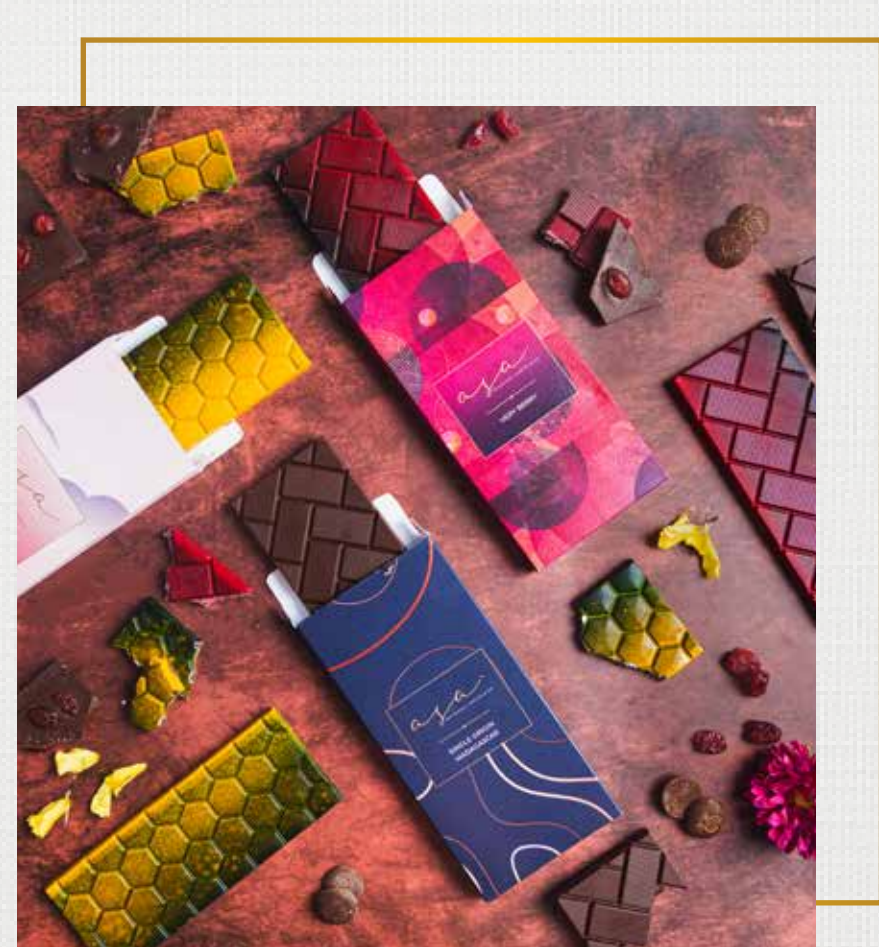

Assorted Box of 21: INR 2300

ASA CHOCOLATE BARS

- ♥ Very Berry
- ♥ Hazelnut Crunch
- ♥ Single Origin Madagascar

Bar Chocolate 70gm: INR 330

ASA PATE DE FRUIT

- ♥ Guava
- ♥ Blueberry
- ♥ Very Passionfruit

Assorted Box of 150gm: INR 400

Assorted Box of 250gm: INR 600

ASA MACARONS

- ♥ Mango Pista
- ♥ Chocolate
- ♥ Very Berry

Assorted Box of 6 pcs: INR 360

ASA INDIAN INSPIRED CHOCOLATES

- ♥ Coorg
Praline Croquantine with Coffee in Milk Chocolate
- ♥ Thar
Milk Chocolate with Mango, Cardamom and Chilli Powder
- ♥ Kashmir
Dark Chocolate with Pistachio
- ♥ Kerala
Dark Chocolate with Caramel and Cardamom
- ♥ Kottayam
Milk Chocolate with Orange, Mace and Nutmeg
- ♥ Ratnagiri Mango
Milk Chocolate with Mango and Saffron
- ♥ Gondhoraj Neembu
White Chocolate with Orange, Lemon and Chat Masala
- ♥ Chikkamagaluru Robusta
Dark Chocolate with Mascarpone and Coffee