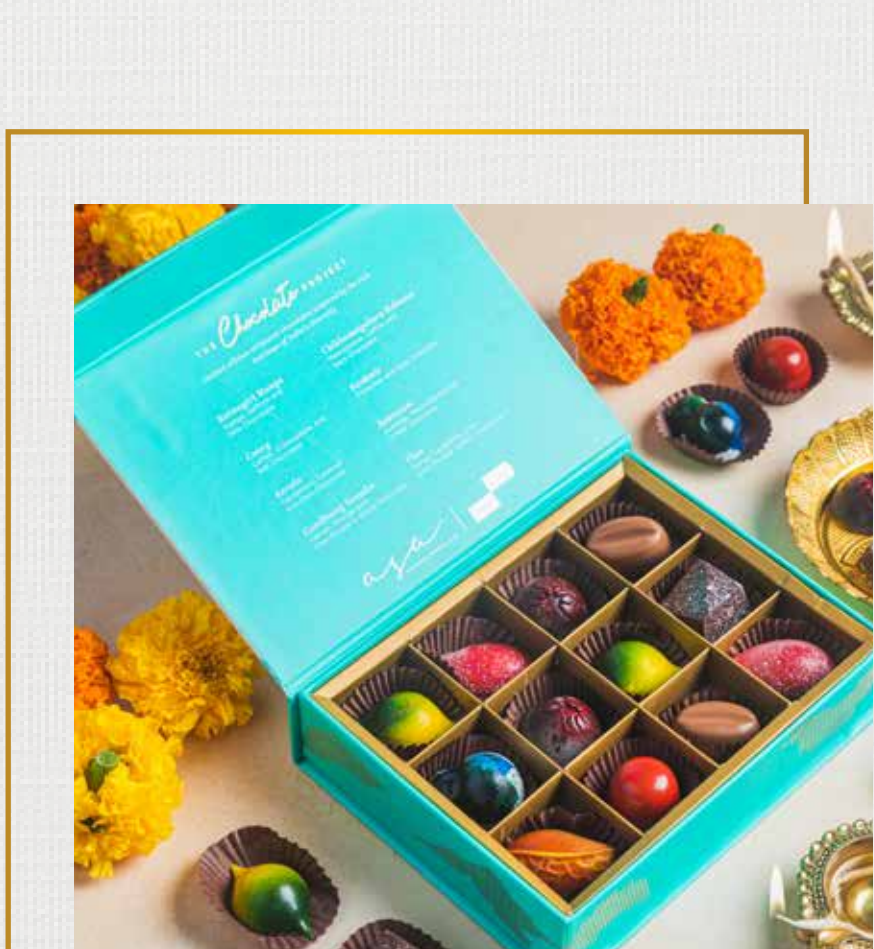

Assorted Box of 12: INR 1400

Assorted Box of 21: INR 2300